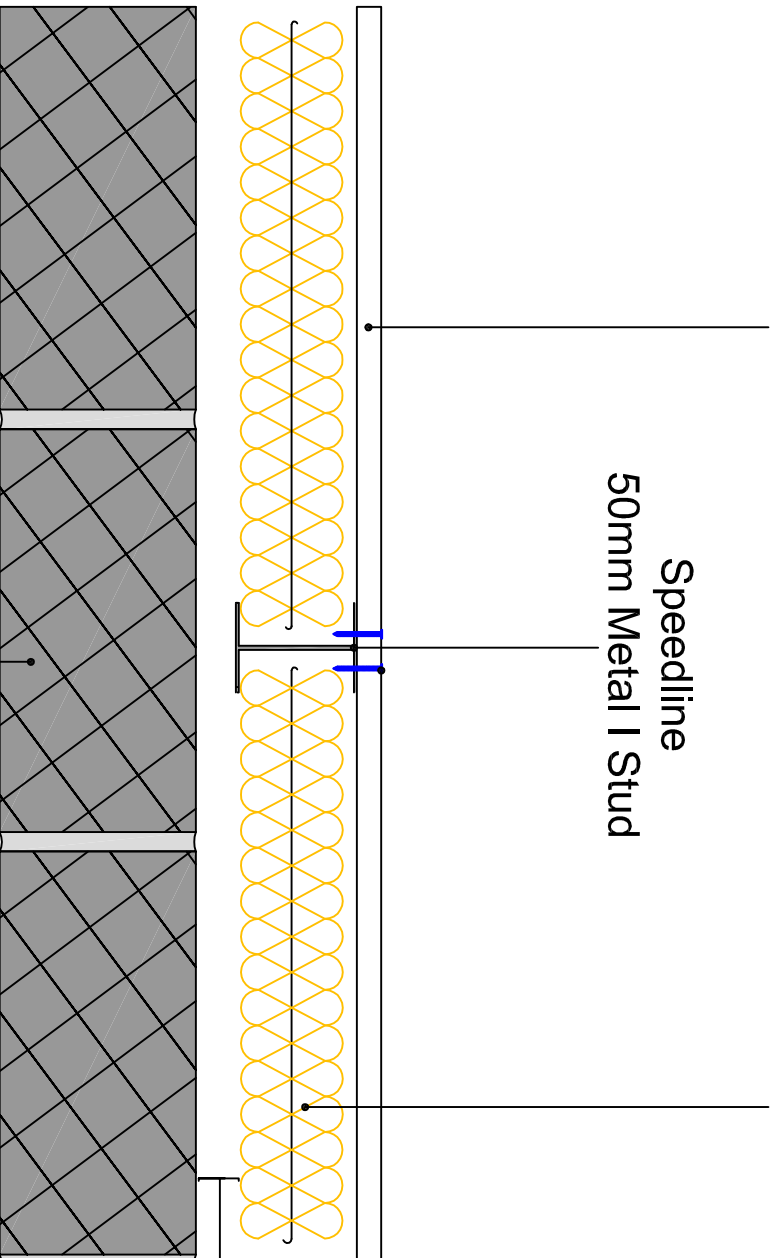

12.5mm Standard Plasterboard

52mm Karma
Acoustic Blanket

Speedline
50mm Metal I Stud

20mm Air Gap

100mm Lightweight Block