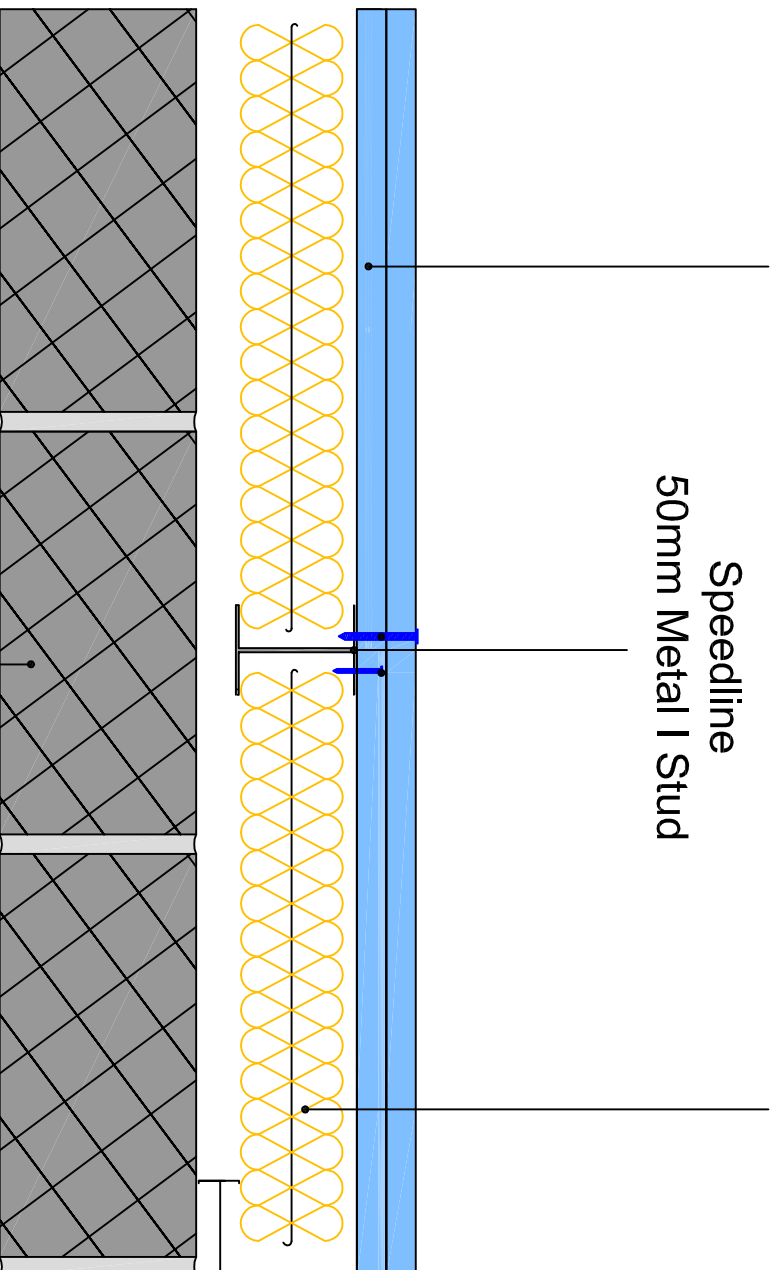

2 x 15mm Acoustic Plasterboard

52mm Karma
Acoustic Blanket

Speedline

50mm Metal I Stud

20mm Air Gap

100mm Lightweight Block