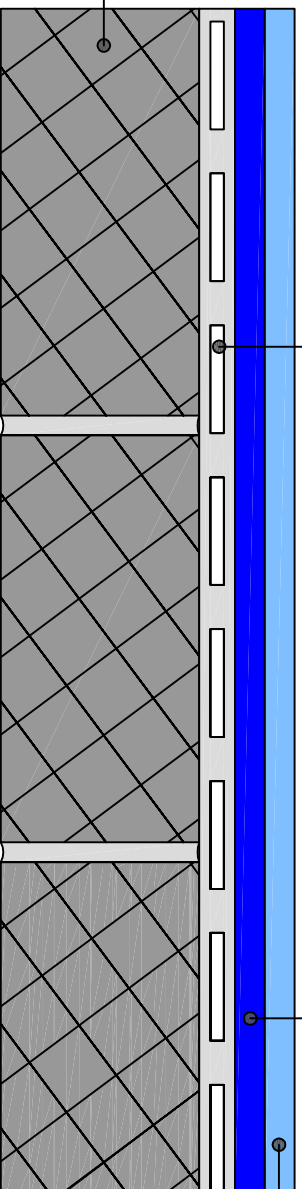

Speedline RB565 Resilinet Bar

15mm Karma Acoustic EasyPanel